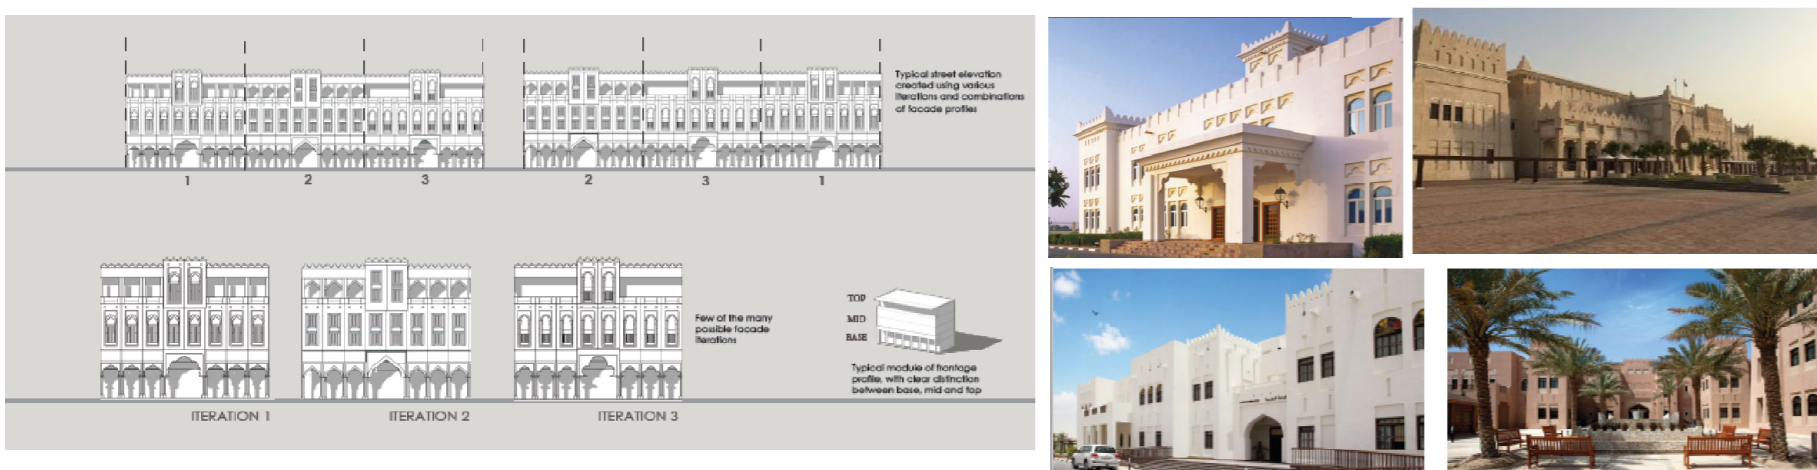

SHEEHANIYA

DUKHAN

Qatari Contemporary Vernacular Style

Qatari Vernacular Style

Legend

- Qatari Vernacular Style
- Qatari Contemporary Vernacular Style
- Qatari Contemporary Style
- Early Modern (Doha Art Deco) Style
- Qatari Vernacular Style for buildings along the Street*
- Qatari Contemporary Vernacular Style for buildings along the Street*
- Qatari Contemporary Style for buildings along the Street*
- Early Modern (Doha Art Deco) Style for buildings along the Street*
- Commercial Street
- Policy Plan
- Right of way
- Municipal Boundary
- Zone Boundary

* The style should be adopted by mega project, commercial uses, office uses, government institutions uses, and medium-high density residential (R3,R4,R5,R6)